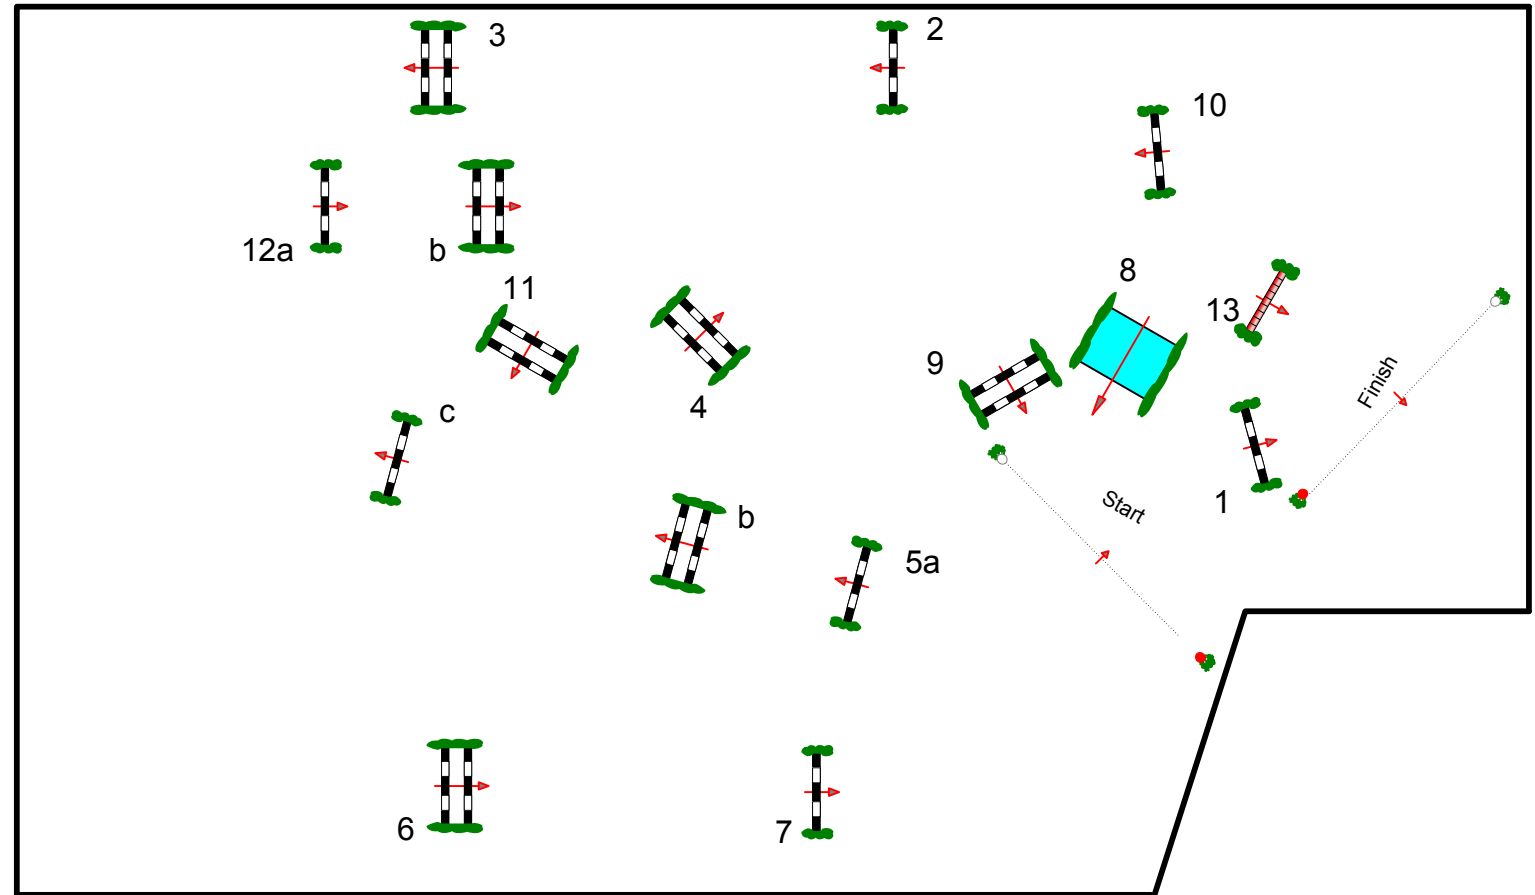

Length: 630 m  
Time allowed: 108 sec  
Time limit: 216 sec

Obstacles: 13  
Efforts: 15  
Penalty sec  
Closed combination:

1st Jump-off:  
6.7.11.12ab.13.5b

Length: 280 m  
Time allowed: 48 sec  
Time limit: 96 sec

2nd Jump-off:

Length: 0 m  
Time allowed: 0 sec  
Time limit: 0 sec

JURY

Course Designer:  
Adam Galuba

www.abg-horsesport.pl